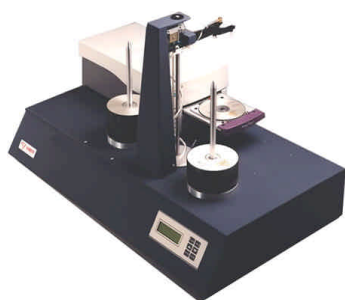

CopyDisc AutoPrinter

Fit your Prism Plus! printer to an autoloader for automatic thermal printing of up to 220 discs per session with the CopyDisc AutoPrinter.

Or combine with a CopyDisc duplicator for automated duplication & printing of up to 1100 discs such as the CopyDisc 4P, 7P or 8P.